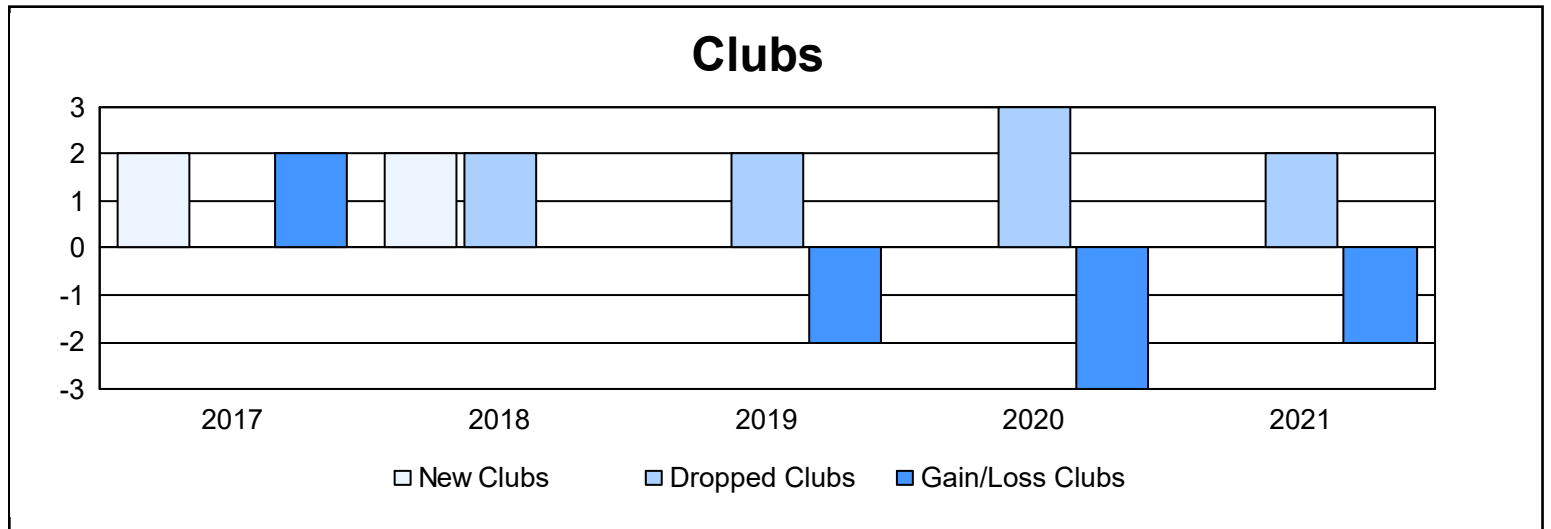

Year	New Clubs	Dropped Clubs	Gain/ Loss Clubs	New Members	Charter Members	Reinstate Members	Transfer Members	Total Member Added	Total Members Dropped	Gain/ Loss Members
2016-2017	2	0	2	77	133	17	7	234	207	27
2017-2018	2	2	0	112	72	6	1	191	301	-110
2018-2019	0	2	-2	69	30	4	7	110	153	-43
2019-2020	0	3	-3	50	0	3	6	59	169	-110
2020-2021	0	2	-2	34	2	4	1	41	102	-61
<b>Average</b>	<b>1</b>	<b>2</b>	<b>-1</b>	<b>68</b>	<b>47</b>	<b>7</b>	<b>4</b>	<b>127</b>	<b>186</b>	<b>-59</b>

### Membership Composition June 2021 Cumulative