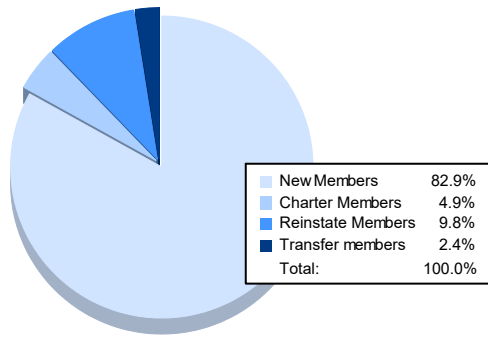

Year	New Clubs	Dropped Clubs	Gain/ Loss Clubs	New Members	Charter Members	Reinstate Members	Transfer Members	Total Member Added	Total Members Dropped	Gain/ Loss Members
2016-2017	2	0	2	77	133	17	7	234	207	27
2017-2018	2	2	0	112	72	6	1	191	301	-110
2018-2019	0	2	-2	69	30	4	7	110	153	-43
2019-2020	0	3	-3	50	0	3	6	59	169	-110
2020-2021	0	2	-2	34	2	4	1	41	102	-61
<b>Average</b>	<b>1</b>	<b>2</b>	<b>-1</b>	<b>68</b>	<b>47</b>	<b>7</b>	<b>4</b>	<b>127</b>	<b>186</b>	<b>-59</b>

### Membership Composition June 2021 Cumulative