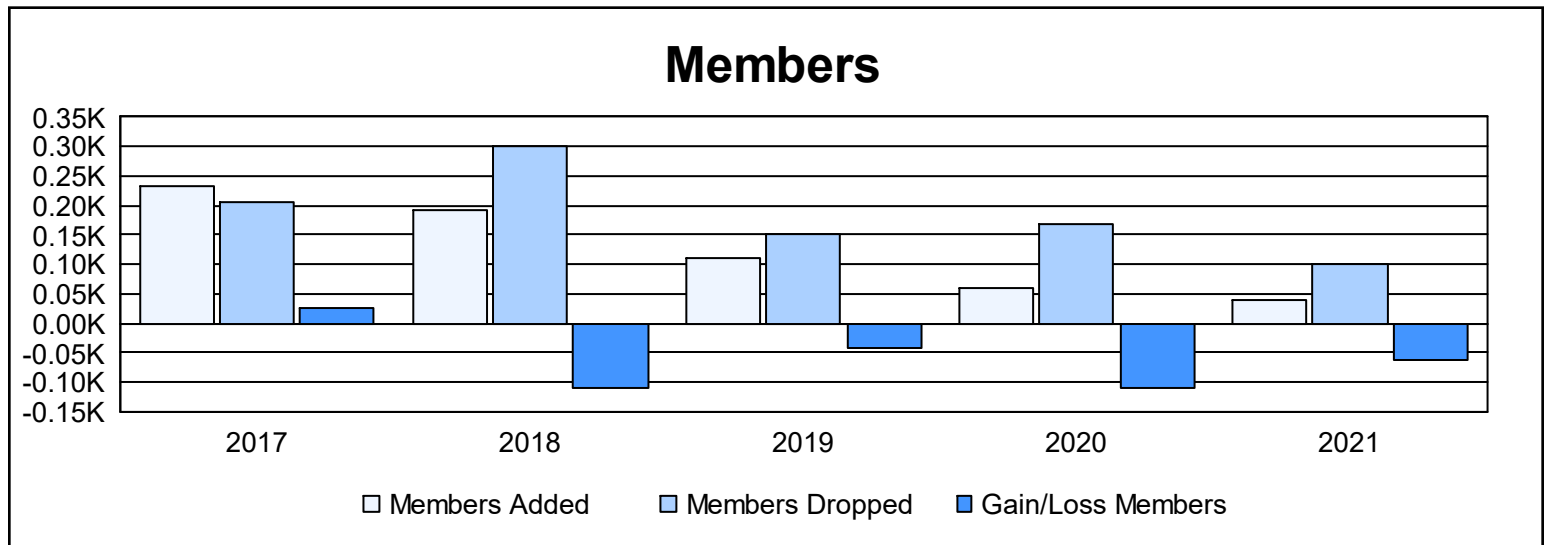

Year	New Clubs	Dropped Clubs	Gain/ Loss Clubs	New Members	Charter Members	Reinstate Members	Transfer Members	Total Member Added	Total Members Dropped	Gain/ Loss Members
2016-2017	2	0	2	77	133	17	7	234	207	27
2017-2018	2	2	0	112	72	6	1	191	301	-110
2018-2019	0	2	-2	69	30	4	7	110	153	-43
2019-2020	0	3	-3	50	0	3	6	59	169	-110
2020-2021	0	2	-2	34	2	4	1	41	102	-61
<b>Average</b>	<b>1</b>	<b>2</b>	<b>-1</b>	<b>68</b>	<b>47</b>	<b>7</b>	<b>4</b>	<b>127</b>	<b>186</b>	<b>-59</b>

### Membership Composition June 2021 Cumulative